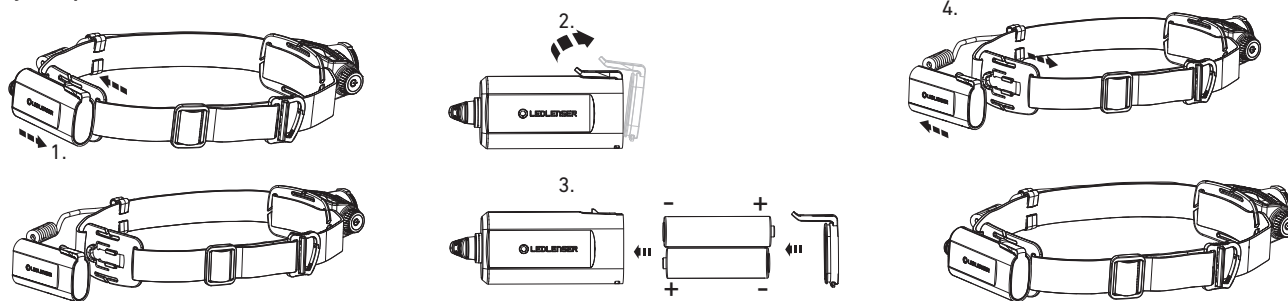

available at **BrightGuy.com**

LEDLENSER H5/H5R

H5 Core

H5R Core

H5R Work

Battery Replacement (H5 Core)

Operation

Transportation Lock

Magnetic Charging System (H5R)

Boost

Battery Indicator (H5R)

Backup Mode

Lamp Head Rotation

Further Information

Advanced Focus System

Helmet Fixing Clips (H5R Work)