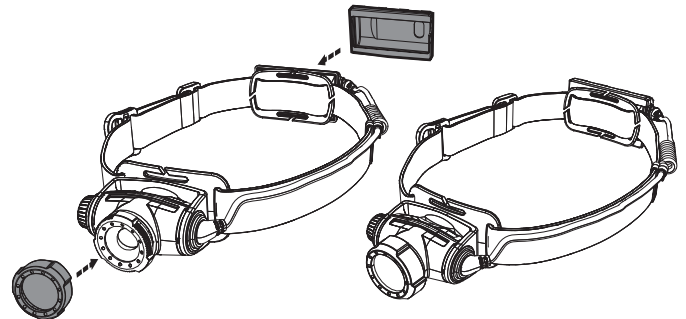

Protective Covers (H5R Work)