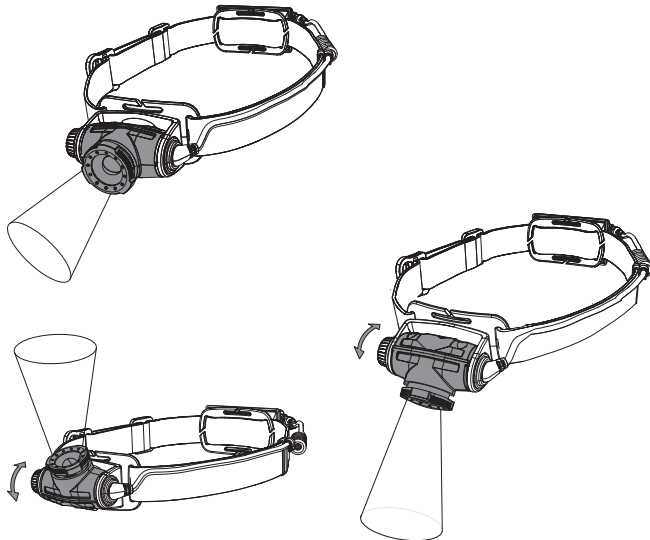

available at **BrightGuy.com**

LEDLENSER H5/H5R

H5 Core

H5R Core

H5R Work

Battery Replacement (H5 Core)

Operation

Transportation Lock

Magnetic Charging System (H5R)

Boost

Battery Indicator (H5R)

Backup Mode

Lamp Head Rotation

Further Information

Advanced Focus System

Helmet Fixing Clips (H5R Work)