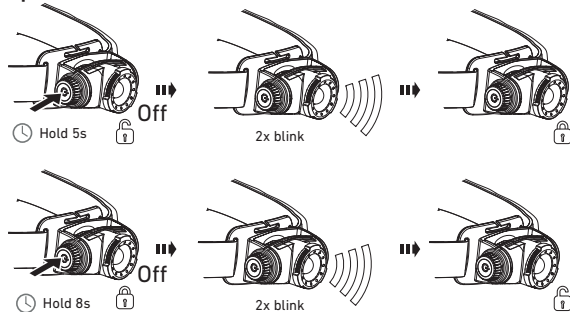

available at **BrightGuy.com**

LEDLENSER H5/H5R

H5 Core

H5R Core

H5R Work

Battery Replacement (H5 Core)

Operation

Transportation Lock

Magnetic Charging System (H5R)

Boost

Battery Indicator (H5R)

Backup Mode

Lamp Head Rotation

Further Information

Advanced Focus System

Helmet Fixing Clips (H5R Work)