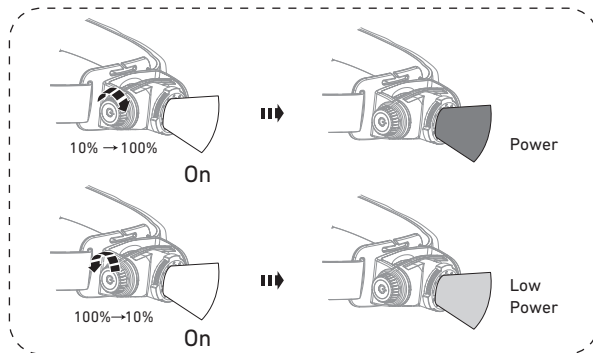

available at **BrightGuy.com**

LEDLENSER H5/H5R

H5 Core

H5R Core

H5R Work

Battery Replacement (H5 Core)

Operation

Transportation Lock

Magnetic Charging System (H5R)

Boost

Battery Indicator (H5R)

Backup Mode

Lamp Head Rotation

Further Information

Advanced Focus System

Helmet Fixing Clips (H5R Work)