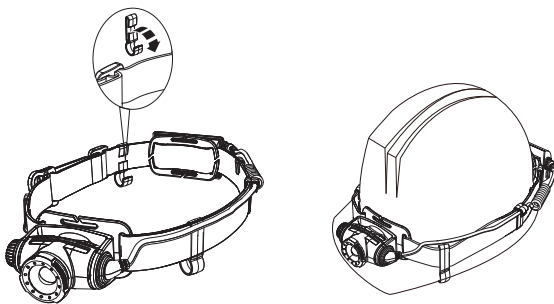

available at **BrightGuy.com**

LEDLENSER H5/H5R

H5 Core

H5R Core

H5R Work

Battery Replacement (H5 Core)

Operation

Transportation Lock

Magnetic Charging System (H5R)

Boost

Battery Indicator (H5R)

Backup Mode

Lamp Head Rotation

Further Information

Advanced Focus System

Helmet Fixing Clips (H5R Work)