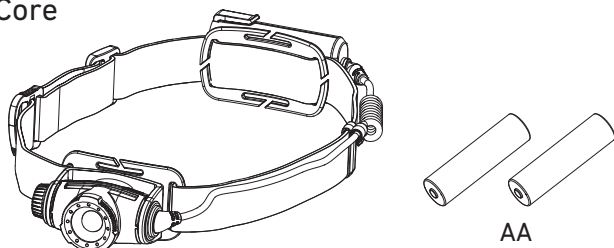

available at **BrightGuy.com**

LEDLENSER H5/H5R

H5 Core

H5R Core

H5R Work

Battery Replacement (H5 Core)

Operation

Transportation Lock

Magnetic Charging System (H5R)

Boost

Battery Indicator (H5R)

Backup Mode

Lamp Head Rotation

Further Information

Advanced Focus System

Helmet Fixing Clips (H5R Work)