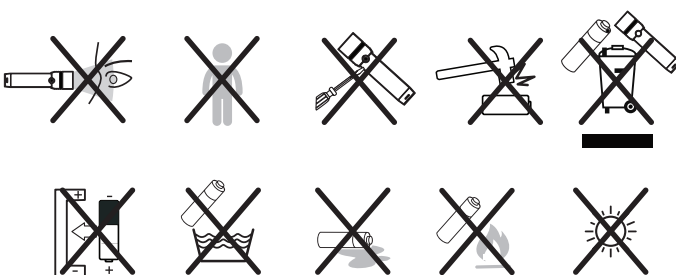

Recycling (H5 Core)

Ledlenser GmbH & Co. KG
Kronenstr. 5-7 • 42699 Solingen • Germany
Phone +49 212/5948-0 Fax +49 212/5948-200
info@ledlenser.com

H5 Series QUG_V.01
10.06.2020
1J12A0345