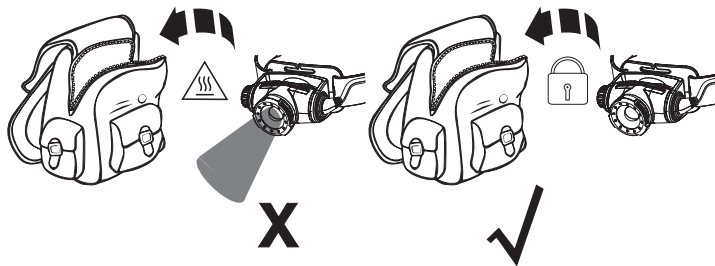

available at **BrightGuy.com**

LEDLENSER H5/H5R

H5 Core

H5R Core

H5R Work

Battery Replacement (H5 Core)

Operation

Transportation Lock

Magnetic Charging System (H5R)

Boost

Battery Indicator (H5R)

Backup Mode

Lamp Head Rotation

Further Information

Advanced Focus System

Helmet Fixing Clips (H5R Work)